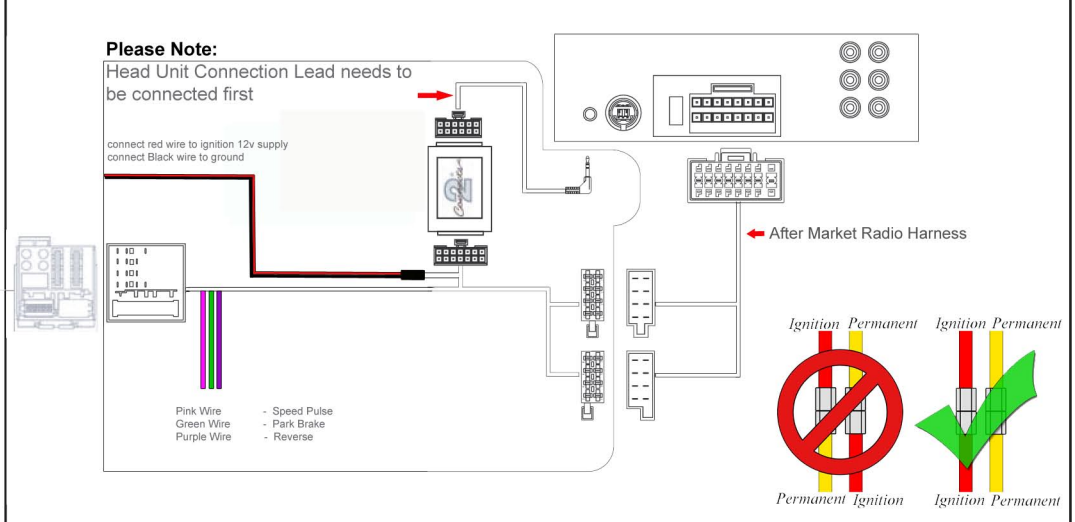

Installation Guide

Part No: CTSOP003.2 Vauxhall/Opel Can-Bus Steering Wheel Control Interface

Vehicle Compatibility:

CAN-Bus Vehicles

Vauxhall Corsa 2009 >

Steering Wheel Control Functions

Source

Track Up Volume Up

Track Down Volume Down

* Note All Dates are guide lines only as specifications of vehicles change

Installation Guide

Part No: CTSOP003.2 Vauxhall/Opel Can-Bus Steering Wheel Control Interface

Board Computer / System Settings