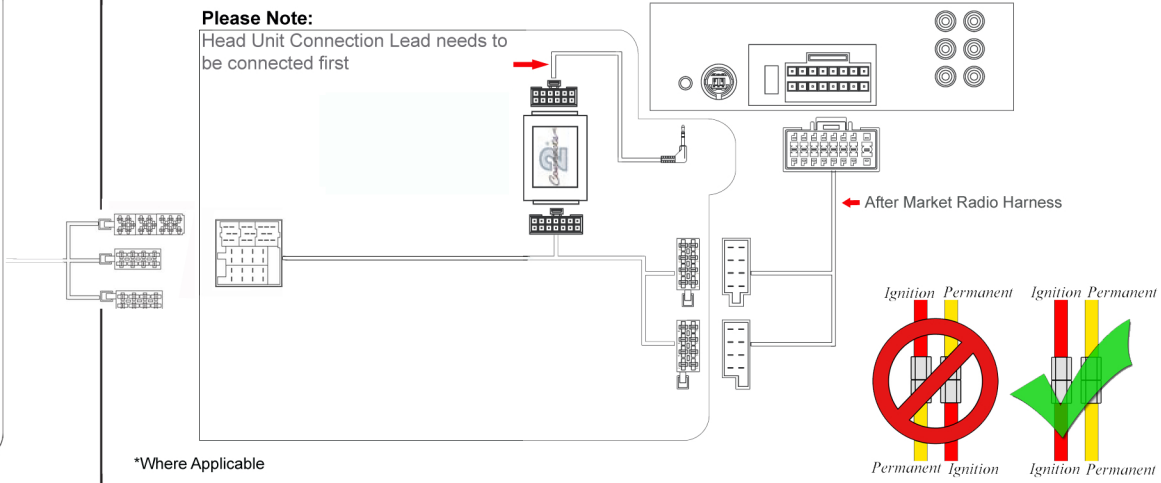

Installation Guide

Part No: CTSPG004.2 Peugeot Steering Wheel Control Interface

Vehicle Compatibility:

Vehicles fitted with Blaupunkt, Clarion RB1/RD1, 22RC200, PU2325A, PU2294 Philips/Clarion original head units

206	1998 - 2008
306	1994 - 2003

Steering Wheel Control Functions

* Note All Dates are guide lines only as specifications of vehicles change