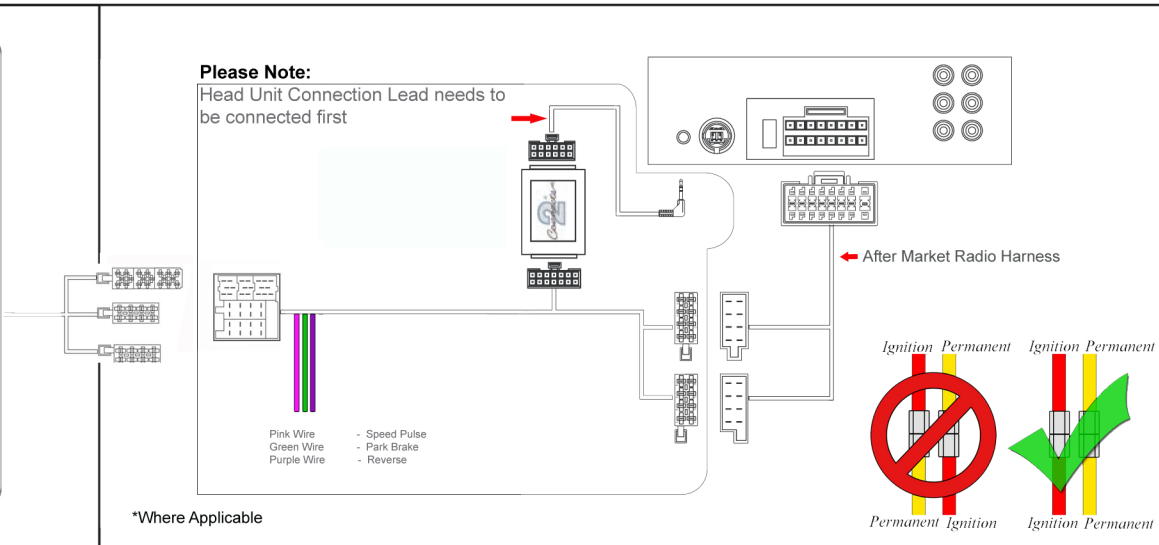

Installation Guide

Part No: CTSPG009.2 Peugeot Can-Bus Steering Wheel Control Interface

Vehicle Compatibility:

Peugeot Boxer 2008 <

Steering Wheel Control Functions

Mute

Volume +

Volume -

Source

Seek/Track+

Seek/Track-

* Note All Dates are guide lines only as specifications of vehicles change