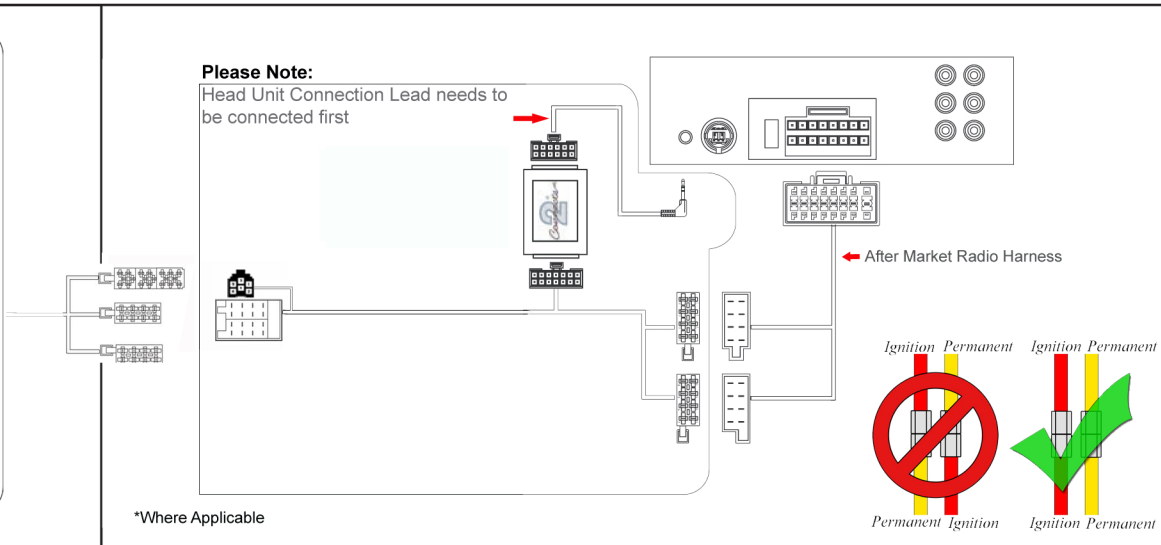

Installation Guide

Part No: CTSRN005.2 Renault Steering Wheel Control Interface

Vehicle Compatibility:

Vehicles fitted with VDO Updated List original head units

Clio	2002 - 2007
Laguna	2000 - 2007
Megane	2002 - 2008
Modus	2002>
Scenic	2003 - 2009
Twingo	2006>

Steering Wheel Control Functions

* Note All Dates are guide lines only as specifications of vehicles change