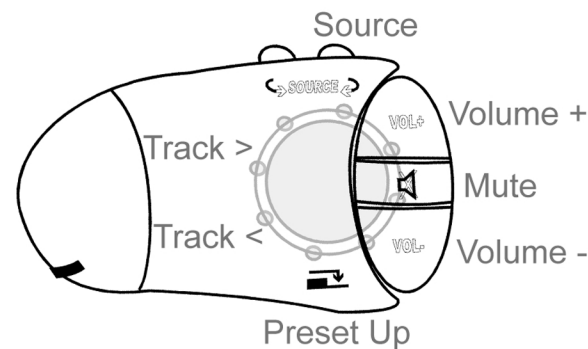

Installation Guide

Part No: CTSRN005.2 Renault Steering Wheel Control Interface

Vehicle Compatibility:

Vehicles fitted with VDO Updated List original head units

Clio	2002 - 2007
Laguna	2000 - 2007
Megane	2002 - 2008
Modus	2002>
Scenic	2003 - 2009
Twingo	2006>

Steering Wheel Control Functions

* Note All Dates are guide lines only as specifications of vehicles change